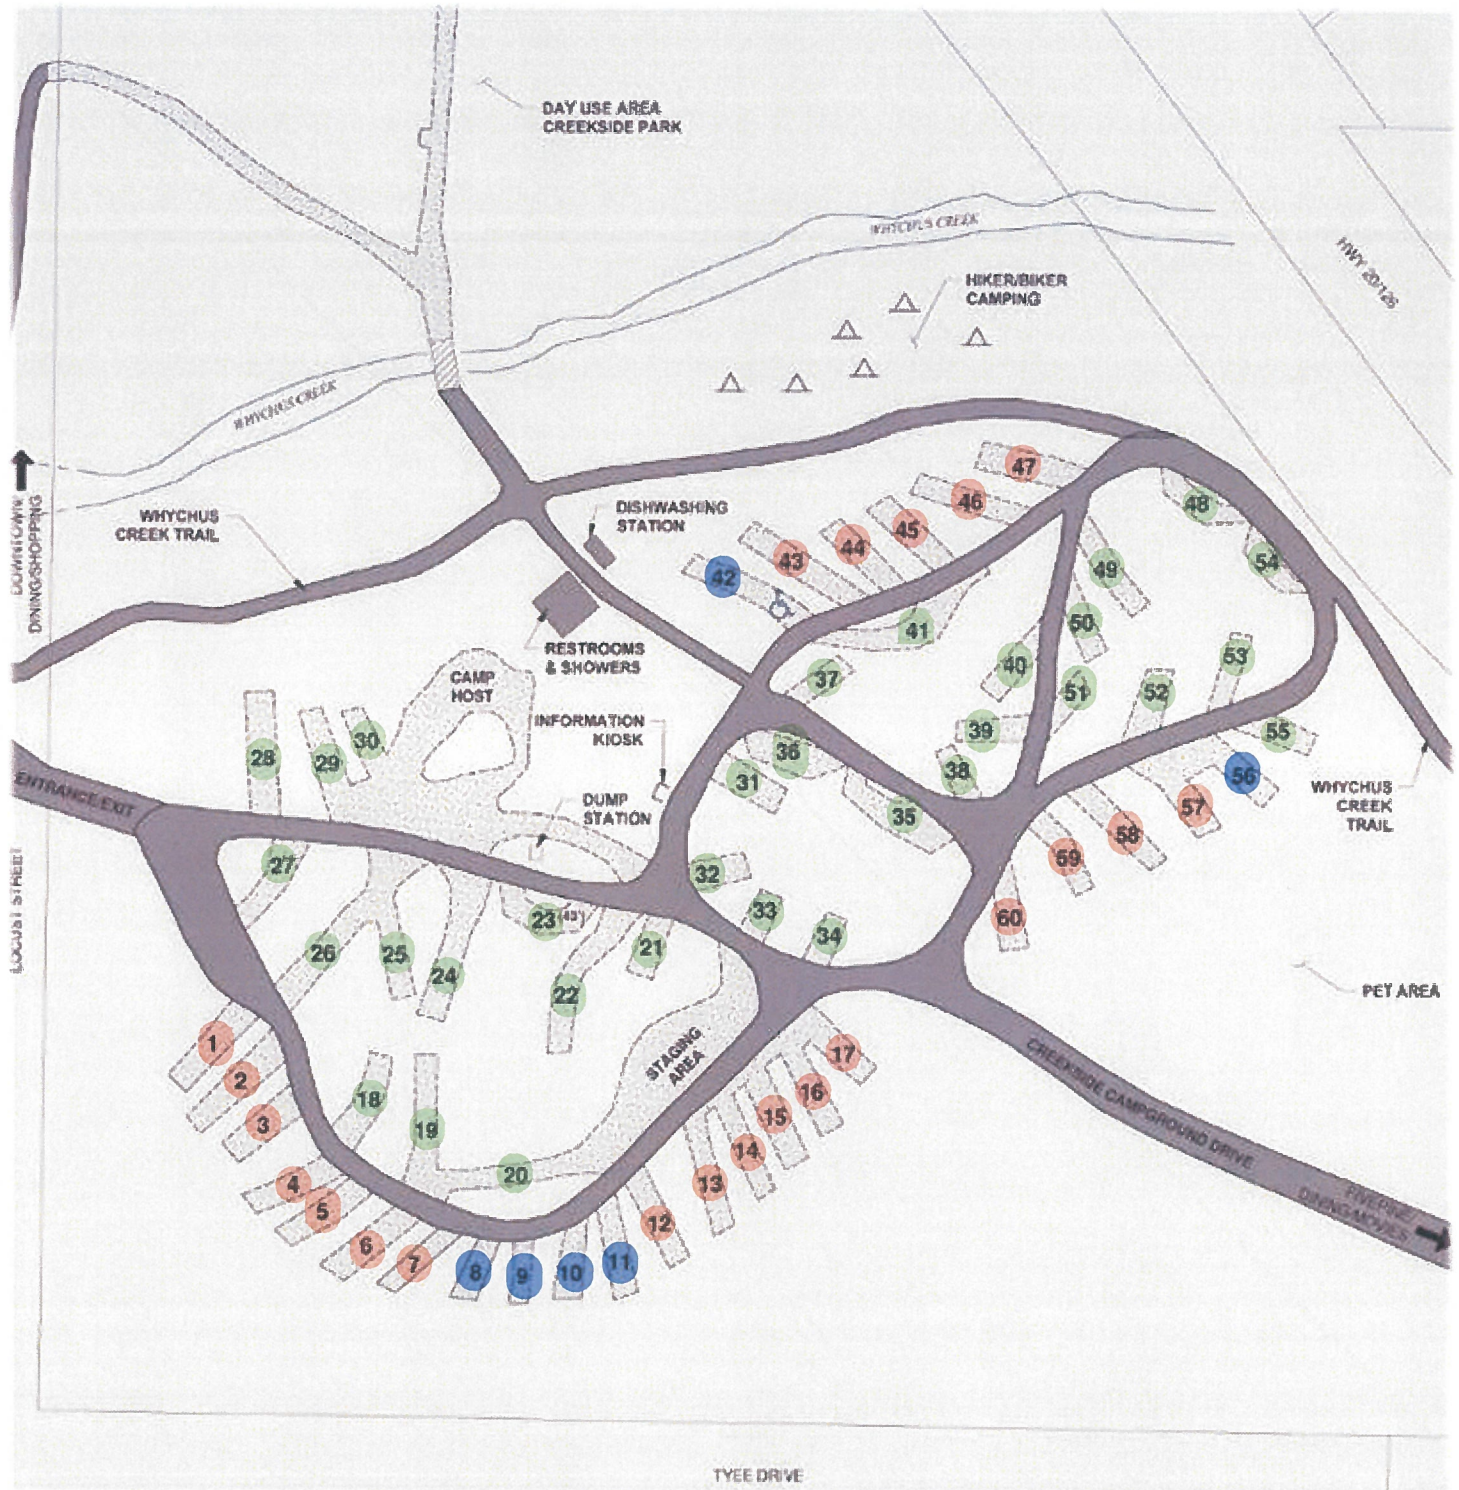

Creekside Campground Site Map

For more information, please call (541) 323-5218 or (541) 549 6022.

- 50 AMP Full Hookup Sites
- 30 AMP Full Hookup Sites
- Dry Sites