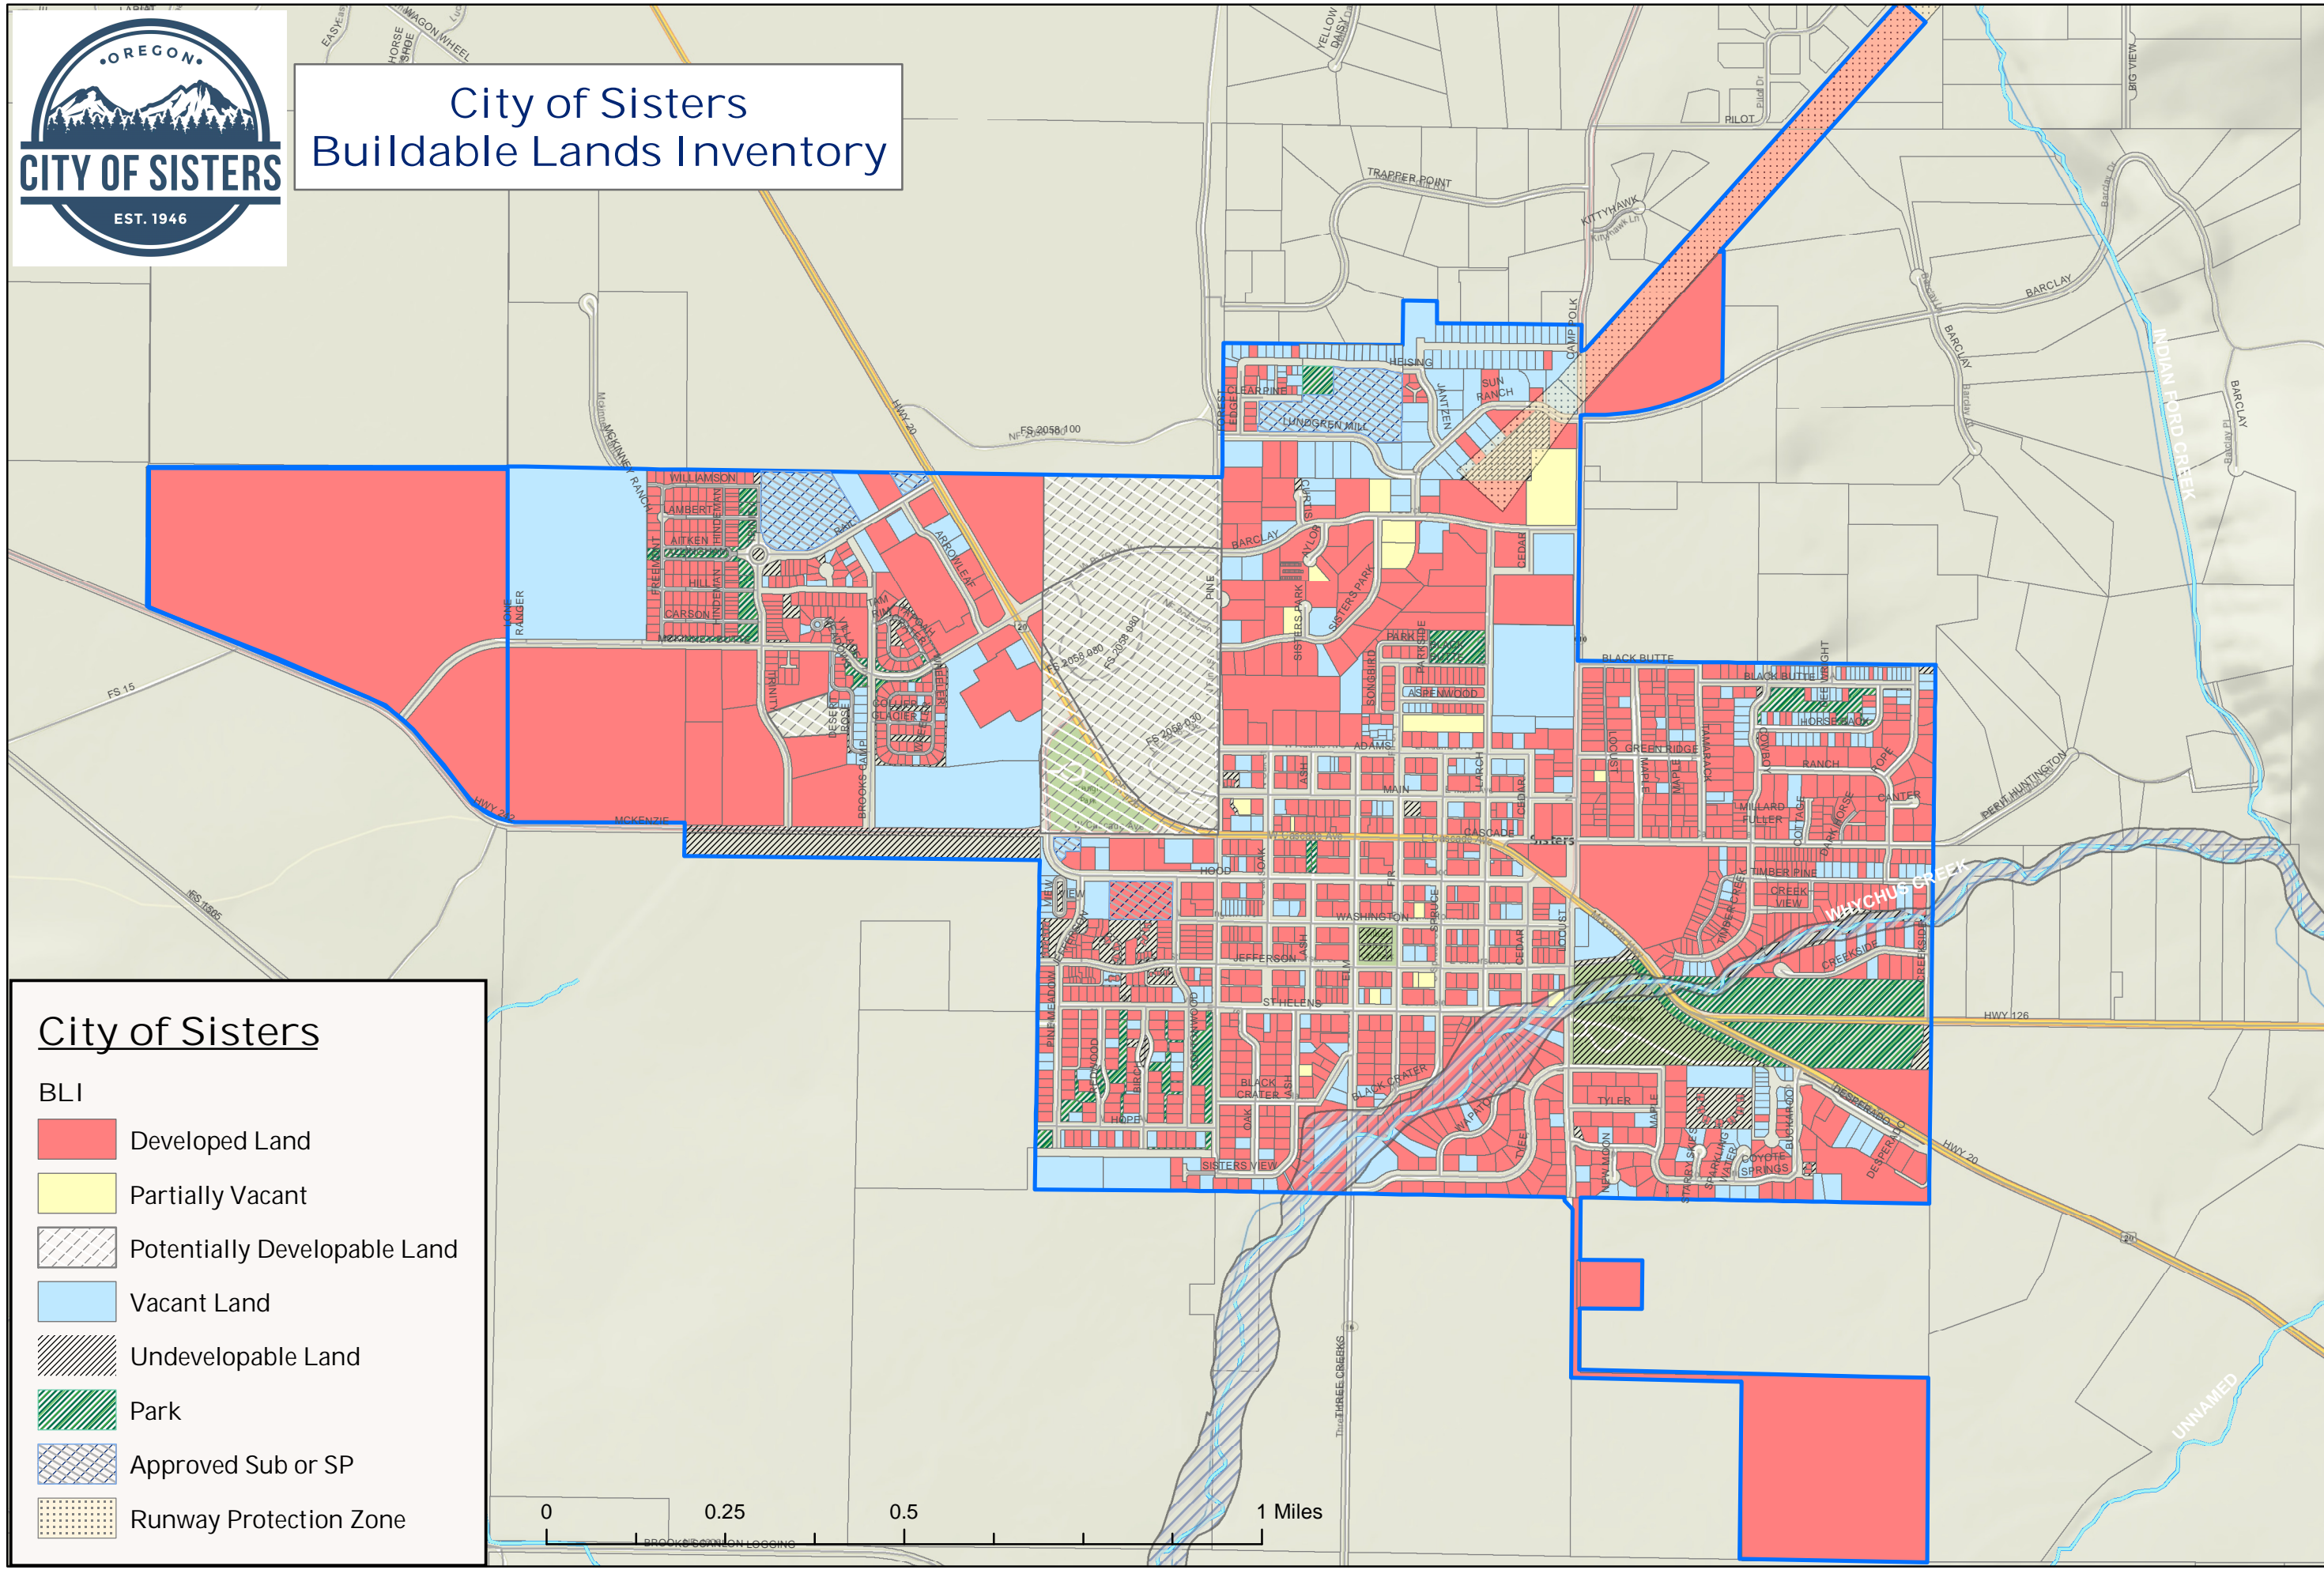

# City of Sisters Buildable Lands Inventory

## City of Sisters

- BLI**
- Developed Land
  - Partially Vacant
  - Potentially Developable Land
  - Vacant Land
  - Undevelopable Land
  - Park
  - Approved Sub or SP
  - Runway Protection Zone