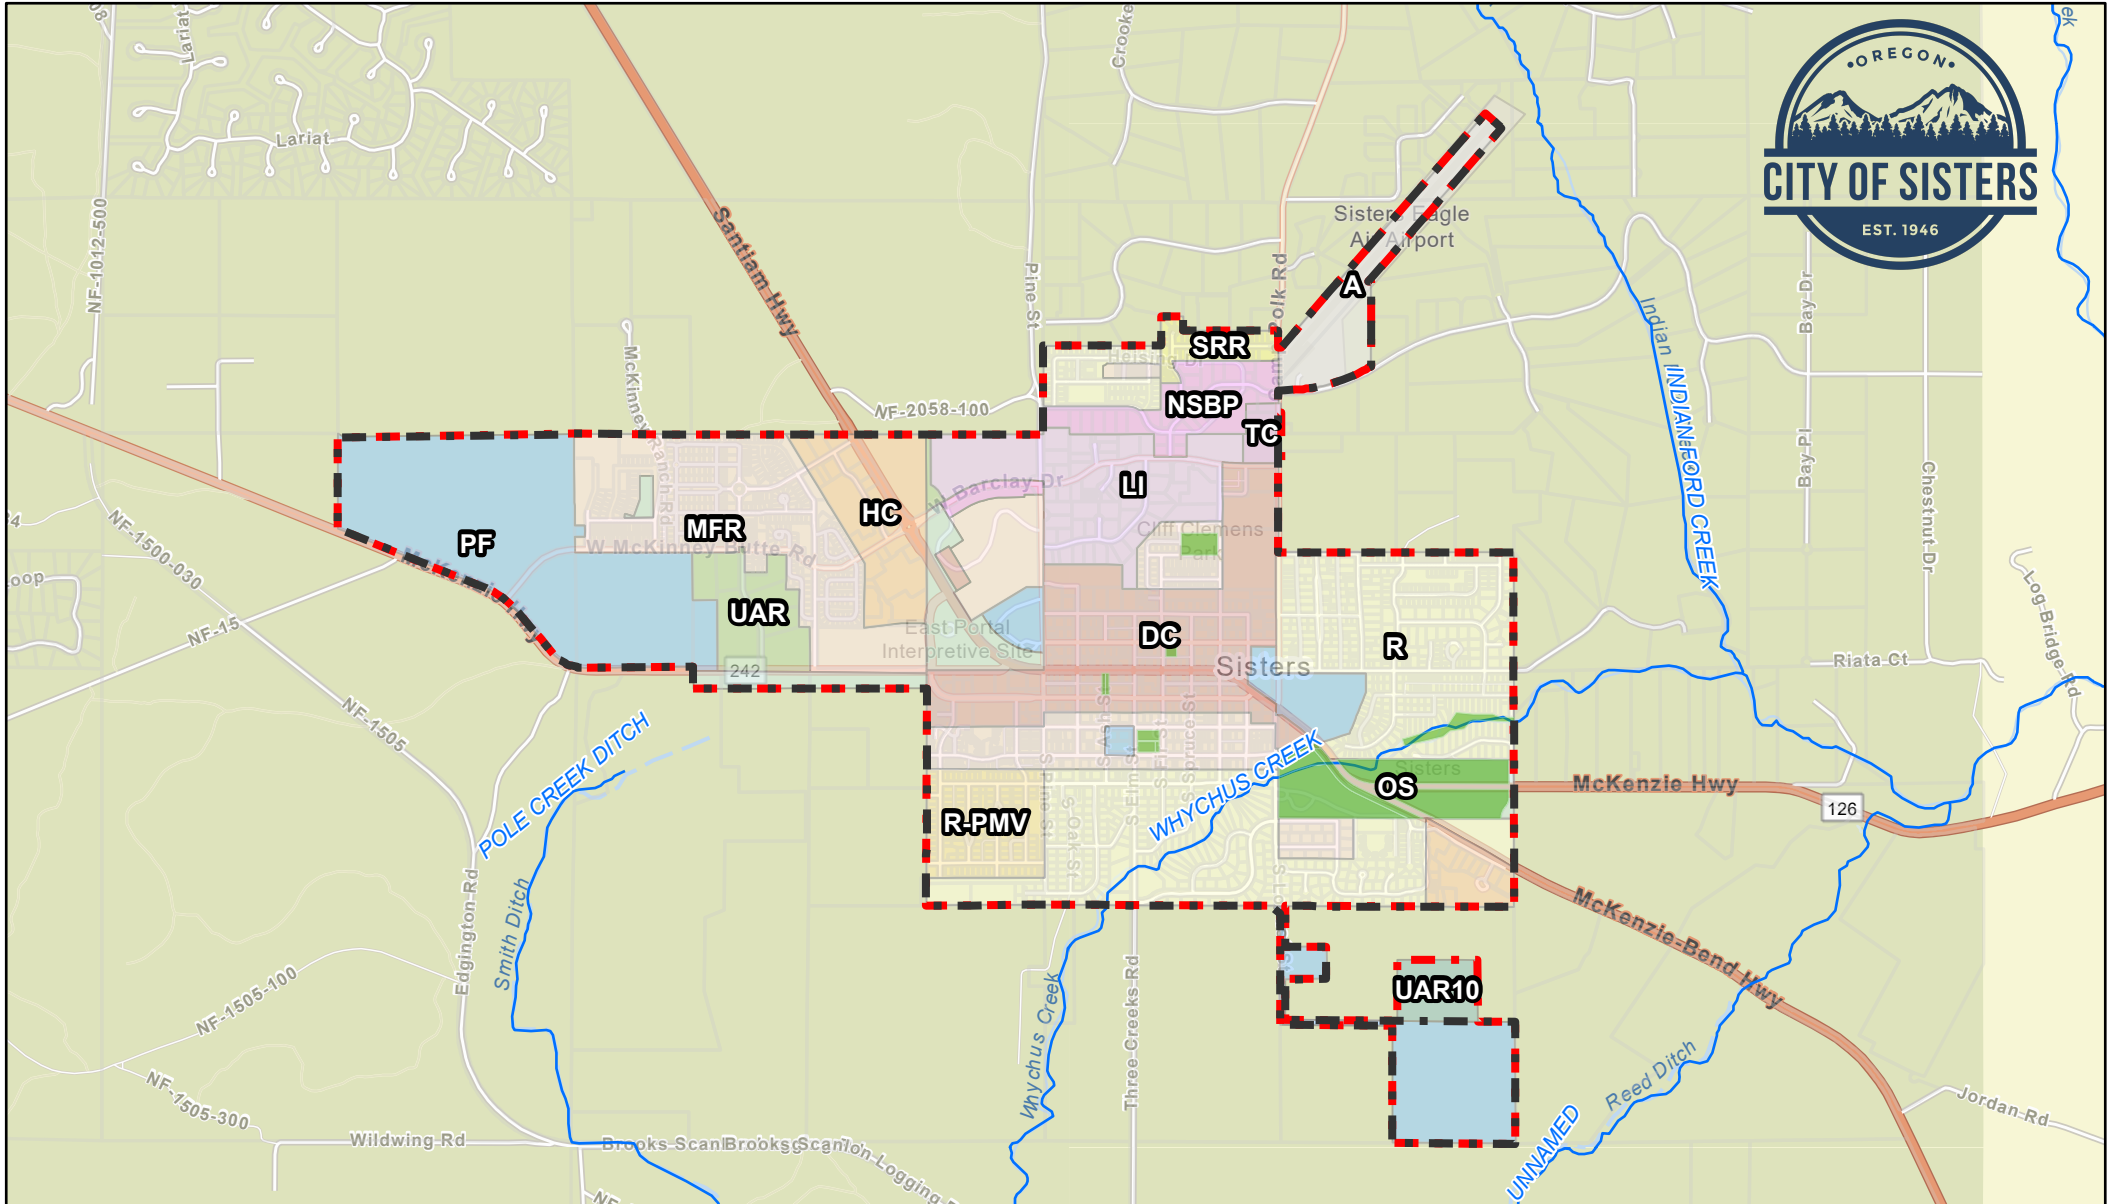

# City of Sisters Zoning Map

7/28/2021, 2:52:01 PM

City Limits	Taxlots	Highway Commercial	Light Industrial	Sun Ranch Residential
UGB	Zoning	Tourist Commercial	N. Sisters Bus. Park	R - Pine Meadow Village
Parks	Airport	Open Space	Multi-Family Residential	Urban Area Reserve
Streams	Downtown Commercial	Public Facility	Residential	Urban Area Reserve 10